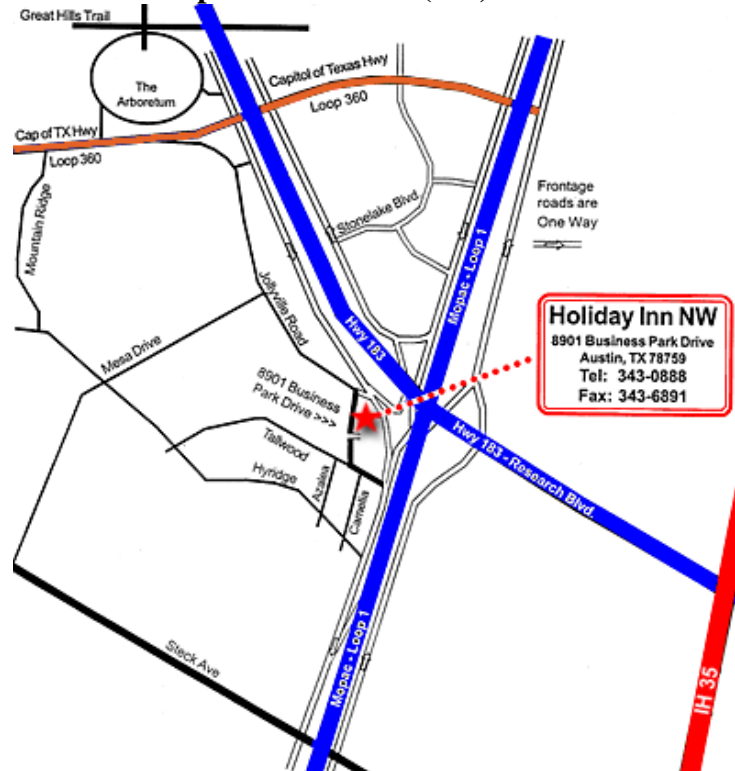

## From IH-35

Exit 183 North. Take 183 North to Capitol of Texas Hwy. (Loop 360) exit. Turn left at first light (Capitol of Tx). Go over 183 and turn left again at first light – now heading south on the frontage road (just made a large U-turn). Move to center lane and stay on frontage road. As frontage road bends right, you will pass the hotel. Take your next right on Tallwood Dr. Take your next right on Business Park Drive. Hotel is on the right.

## From Hwy 183 Heading South

Exit Capitol of Texas Hwy (Loop 360). Stay straight through the first light (Capitol of Texas). Stay in the center lane and stay on frontage road. As frontage road bends right, you will pass the hotel. Take your next right on Tallwood Dr. Take your next right on Business Park Drive. Hotel is on the right.

## From Hwy 183 Heading North

Exit Hwy 183 North. Take 183 North to Capitol of Texas Hwy. (Loop 360) exit. Turn left at first light (Capitol of Tx). Go over 183 and turn left again at first light – now heading south on the frontage road (just made a large U-turn). Move to center lane and stay on frontage road. As frontage road bends right, you will pass the hotel. Take your next right on Tallwood Dr. Take your next right on Business Park Drive. Hotel is on the right.

## From Mopac (Loop 1) Heading North

Take Hwy 183 North exit. Take the next exit (on the fly-over) Capitol of Texas Hwy. (Loop 360). Turn left at first light (Capitol of Tx). Go over 183 and turn left again at first light – now heading south on the frontage road (just made a large U-turn). Move to center lane and stay on frontage road. As frontage road bends right, you will pass the hotel. Take your next right on Tallwood Dr. Take your next right on Business Park Drive. Hotel is on the right.